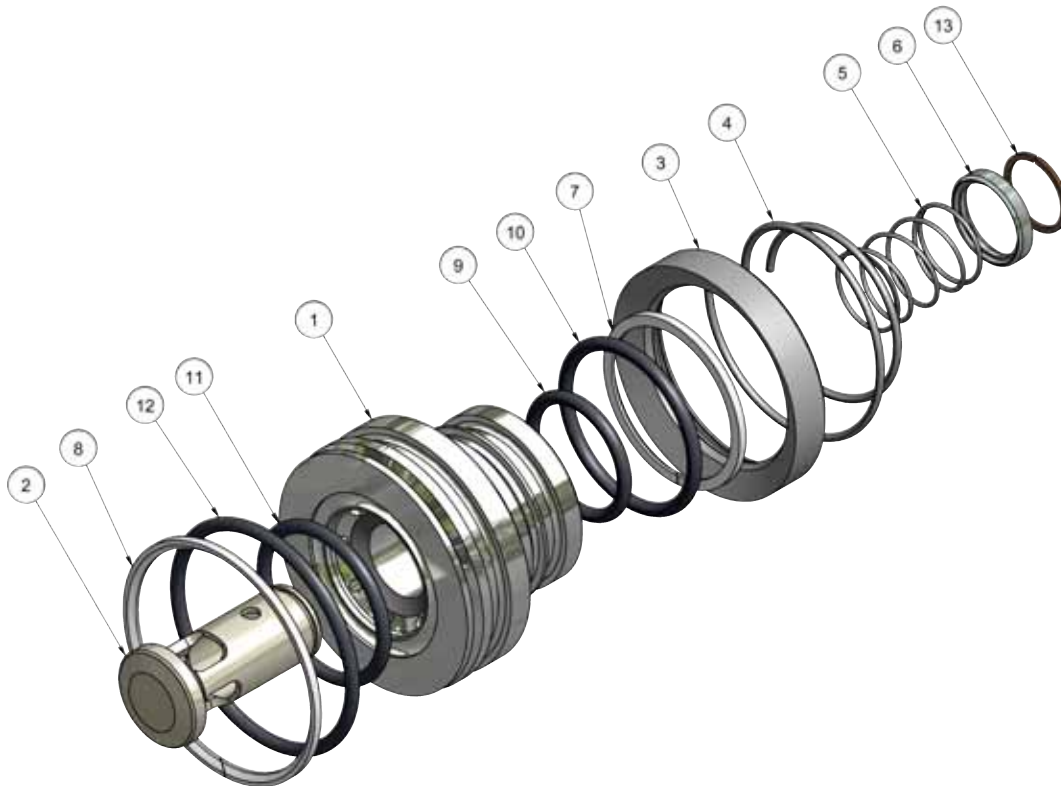

15K Cartridge Valve

15K Seal Kit

Part #	Description
25-004-458	15K CARTRIDGE VALVE - REPLACES JS Part No. 52870
25-004-459	15K CARTRIDGE VALVE - Seal Kit JS Part No. 52857

ITEM	QTY	PART #	DESCRIPTION
1	1	25-004-457	15K Cartridge Valve Seat - J/S Style 52870
2	1	25-004-451	15K Cartridge Valve - Suction Valve - J/S Style 52870
3	1	25-004-452	15K Cartridge Valve - Suction Valve Spring - J/S Style 52870
4	1	25-004-454	15K Cartridge Valve Suction Valve Retaining Clip - J/S Style 52870
5	1	25-004-455	15K Cartridge Valve - Discharge Valve Spring - J/S Style 52870
6	1	25-004-456	15K Cartridge Valve - Discharge Valve - J/S Style 52870
7	1	25-004-453	15K Cartridge Valve - Suction Valve Spring Retaining Ring - J/S Style 52870
8	1	30-001-225	O-Ring 2-225 Dur. 90
9	1	30-001-233	O-Ring 2-233 Dur. 90
10	1	30-001-223	O-Ring 2-223 Dur. 90
11	1	30-001-137	O-Ring 2-137 Dur. 90
12	1	30-017-225	Backup Ring (Delrin)
13	1	30-017-233	Backup Ring (Delrin)

20K Cartridge Valve

20K Seal Kit

Part #	Description
25-004-407	20K CARTRIDGE VALVE - REPLACES JS Part No. 51790
25-004-409	20K CARTRIDGE VALVE - Seal Kit JS Part No. 50465

ITEM	QTY	PART #	DESCRIPTION
1	1	25-004-401	20K Cartridge Valve Seat - J/S Style 51790
2	1	25-004-404	20K Cartridge Valve - Suction Valve - J/S Style 51790
3	1	25-004-402	20K Cartridge Valve - Discharge Valve - J/S Style 51790
4	1	25-004-405	20K Cartridge Valve - Discharge Valve Spring - J/S Style 51790
5	1	25-004-406	20K Cartridge Valve - Suction Valve Spring - J/S Style 51790
6	1	25-004-403	20K Cartridge Valve - Suction Valve Spring Retaining Ring - J/S Style 51790
7	1	30-017-223	Backup Ring (Delrin)
8	1	30-017-228	Backup Ring (Delrin)
9	1	30-001-216	O-Ring 2-216 Dur. 90
10	1	30-001-223	O-Ring 2-223 Dur. 90
11	1	30-001-222	O-Ring 2-222 Dur. 90
12	1	30-001-228	O-Ring 2-228 Dur. 90
13	1	25-004-408	20K Cartridge Valve - Suction Valve Retaining Clip - J/S Style 51790