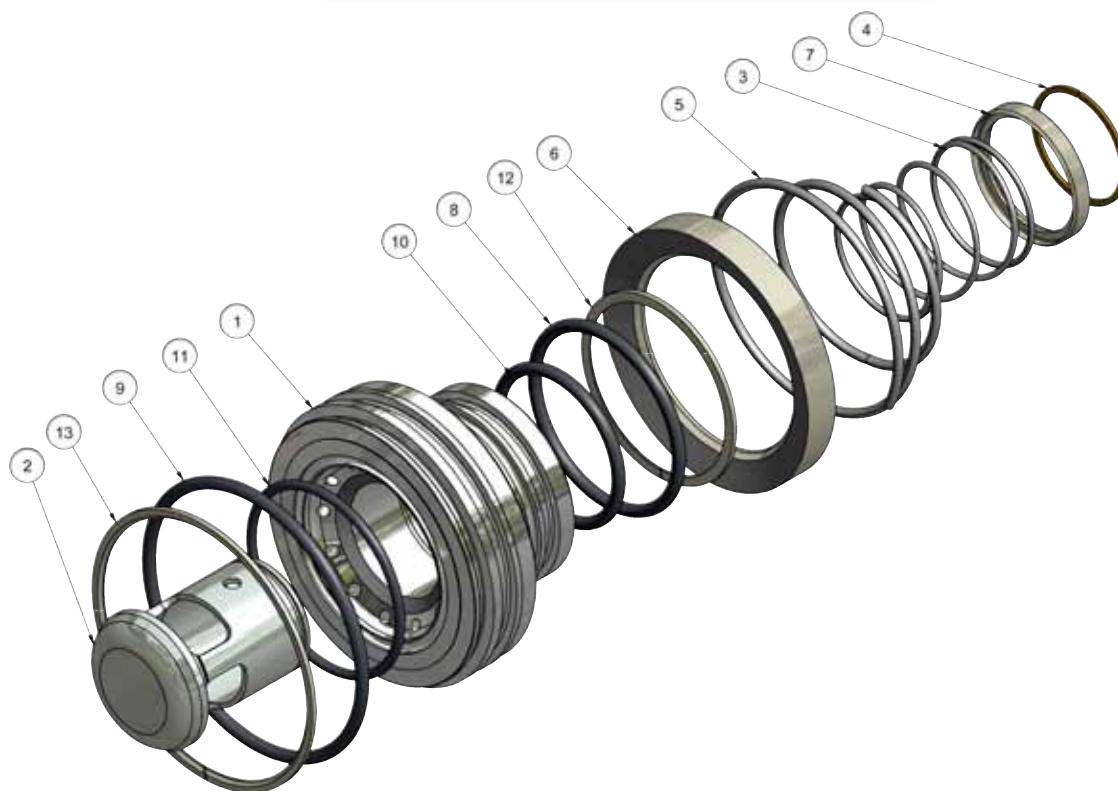

"JETSTREAM TYPE" PUMP PARTS

These valve and seat assemblies (cartridges) and Seal Kits replace the corresponding Uni-Valve components in Jetstream Fluid Ends. Please check the Jetstream Part No. show adjacent to the **APS** Part No. when making a selection.

15K Cartridge Valve

15K Seal Kit

Part #	Description
25-004-458	15K CARTRIDGE VALVE - REPLACES JS Part No. 52870
25-004-459	15K CARTRIDGE VALVE - Seal Kit JS Part No. 52857

ITEM	QTY	PART #	DESCRIPTION
1	1	25-004-457	15K Cartridge Valve Seat - J/S Style 52870
2	1	25-004-451	15K Cartridge Valve - Suction Valve - J/S Style 52870
3	1	25-004-452	15K Cartridge Valve - Suction Valve Spring - J/S Style 52870
4	1	25-004-454	15K Cartridge Valve Suction Valve Retaining Clip - J/S Style 52870
5	1	25-004-455	15K Cartridge Valve - Discharge Valve Spring - J/S Style 52870
6	1	25-004-456	15K Cartridge Valve - Discharge Valve - J/S Style 52870
7	1	25-004-453	15K Cartridge Valve - Suction Valve Spring Retaining Ring - J/S Style 52870
8	1	30-001-225	O-Ring 2-225 Dur. 90
9	1	30-001-233	O-Ring 2-233 Dur. 90
10	1	30-001-223	O-Ring 2-223 Dur. 90
11	1	30-001-137	O-Ring 2-137 Dur. 90
12	1	30-017-225	Backup Ring (Delrin)
13	1	30-017-233	Backup Ring (Delrin)